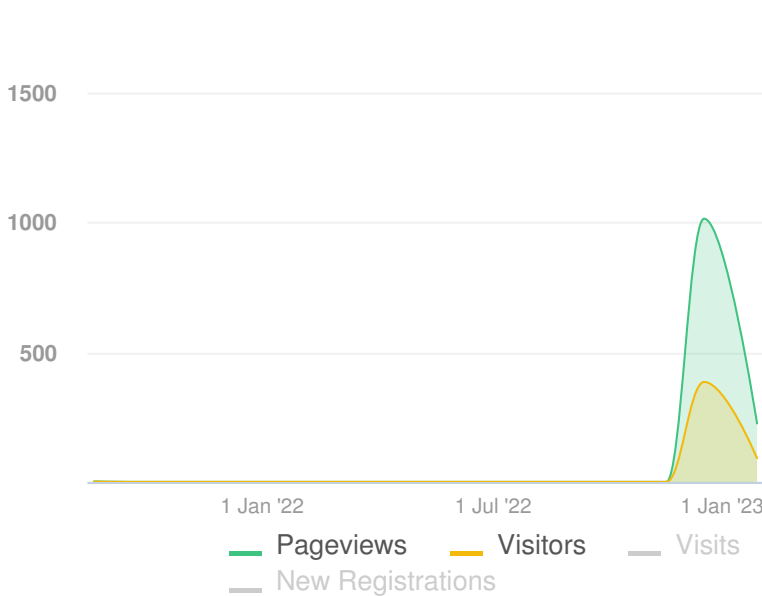

Summary Report

19 February 2021 - 12 January 2023

Let's talk Brock

PROJECTS SELECTED: 1

Dog Park Survey

FULL LIST AT THE END OF THE REPORT

Visitors Summary

Highlights

TOTAL VISITS	518	MAX VISITORS PER DAY	148
NEW REGISTRATIONS	0	ENGAGED VISITORS	339
		INFORMED VISITORS	403
		AWARE VISITORS	458