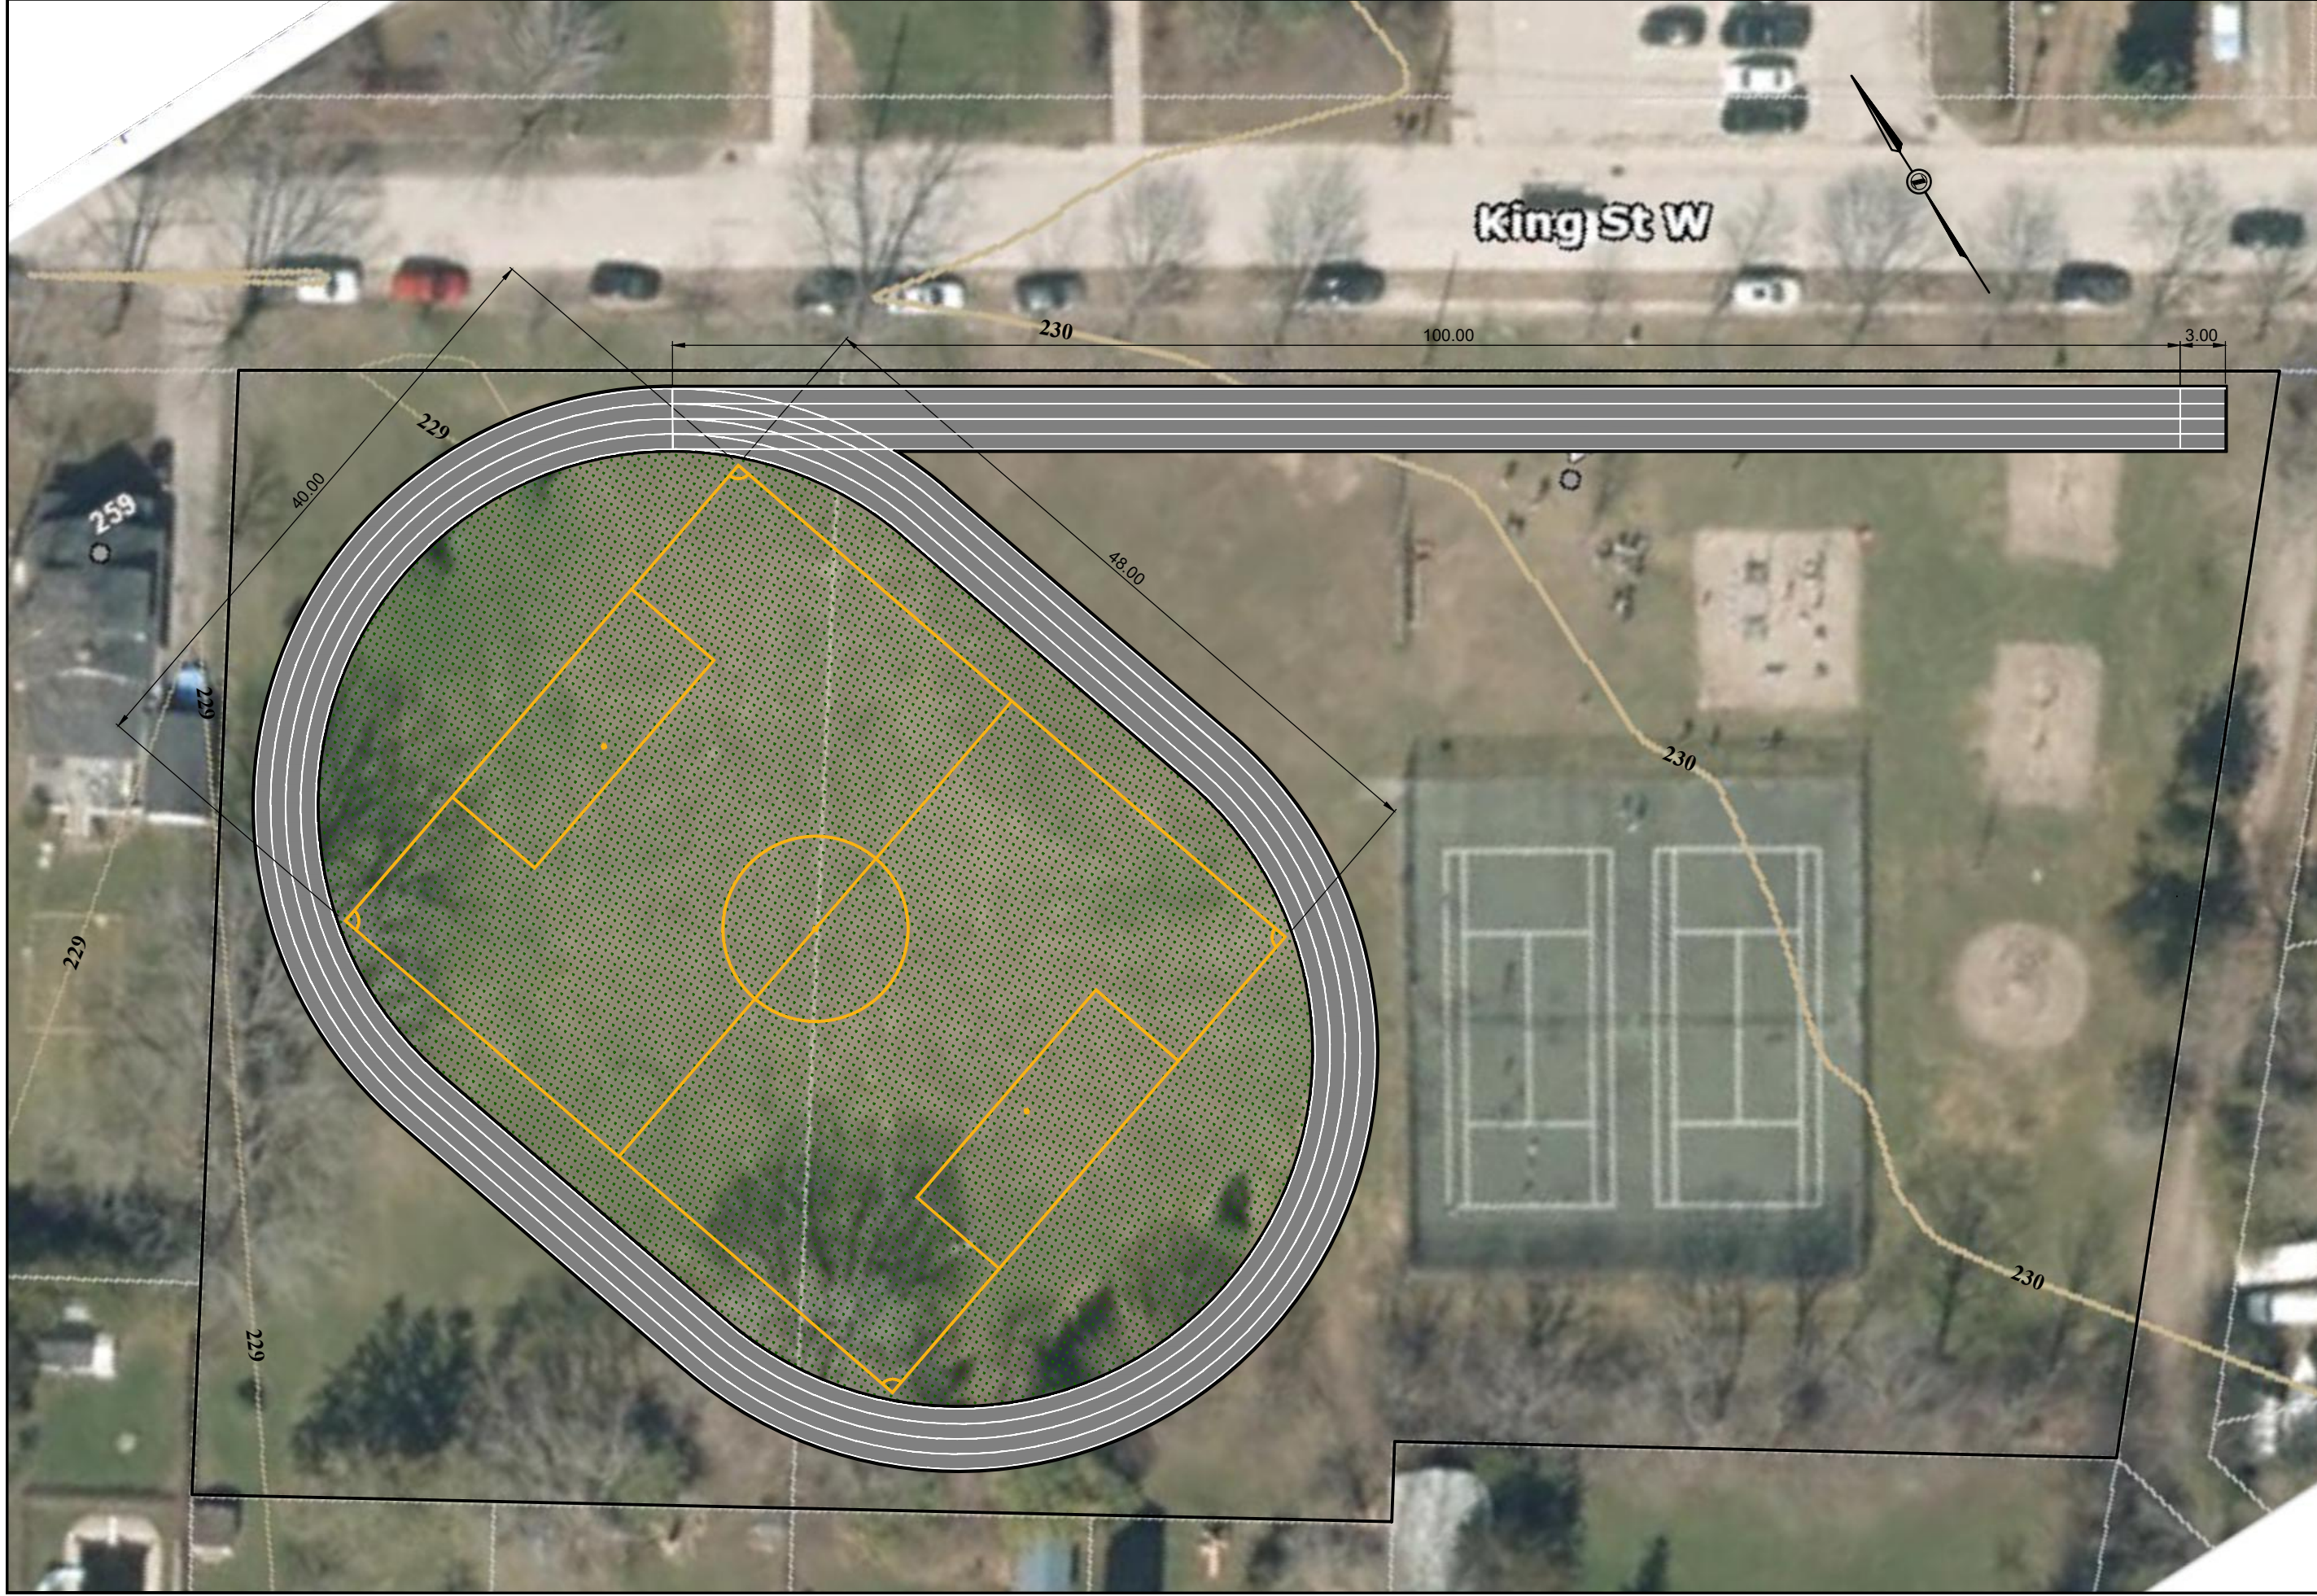

<p><b>BROCK TOWNSHIP KING STREET PARK</b>  <b>BEAVERTON, ONTARIO</b>  <b>TRACK &amp; ATHLETIC FIELD</b></p>		<p><b>RK &amp; Associates Inc.</b>          Landscape Architecture • Sport Field • Running Track Design</p>
<p><b>CONCEPT PLAN - OPTION 2</b></p>		<p>4-LANE (290m) TRACK &amp; SOCCER LAYOUT</p>
<p>DATE : MARCH 2024</p>		<p>SHEET No. CR2</p>

**BROCK TOWNSHIP KING STREET PARK**  
**BEAVERTON, ONTARIO**  
**TRACK & ATHLETIC FIELD**

**CONCEPT PLAN - OPTION 3**  
 4-LANE (200m) TRACK & SOCCER LAYOUT  
 DATE : MARCH 2024  
 SHEET No. CR3

**RK & Associates Inc.**  
 Landscape Architecture • Sport Field • Running Track Design

CONCEPT PLAN - OPTION 4  
 SOCCER LAYOUT AND 4-LANE 118m TRACK  
 DATE : MARCH 2024  
 SHEET No. CR4

BROCK TOWNSHIP KING STREET PARK  
 BEAVERTON, ONTARIO  
**TRACK & ATHLETIC FIELD**

**BROCK TOWNSHIP KING STREET PARK  
BEAVERTON, ONTARIO  
TRACK & ATHLETIC FIELD**

CONCEPT PLAN - OPTION 5

SOCCER LAYOUT & 3-LANE WALKING TRACK

DATE : MARCH 2024

SHEET No. CR5