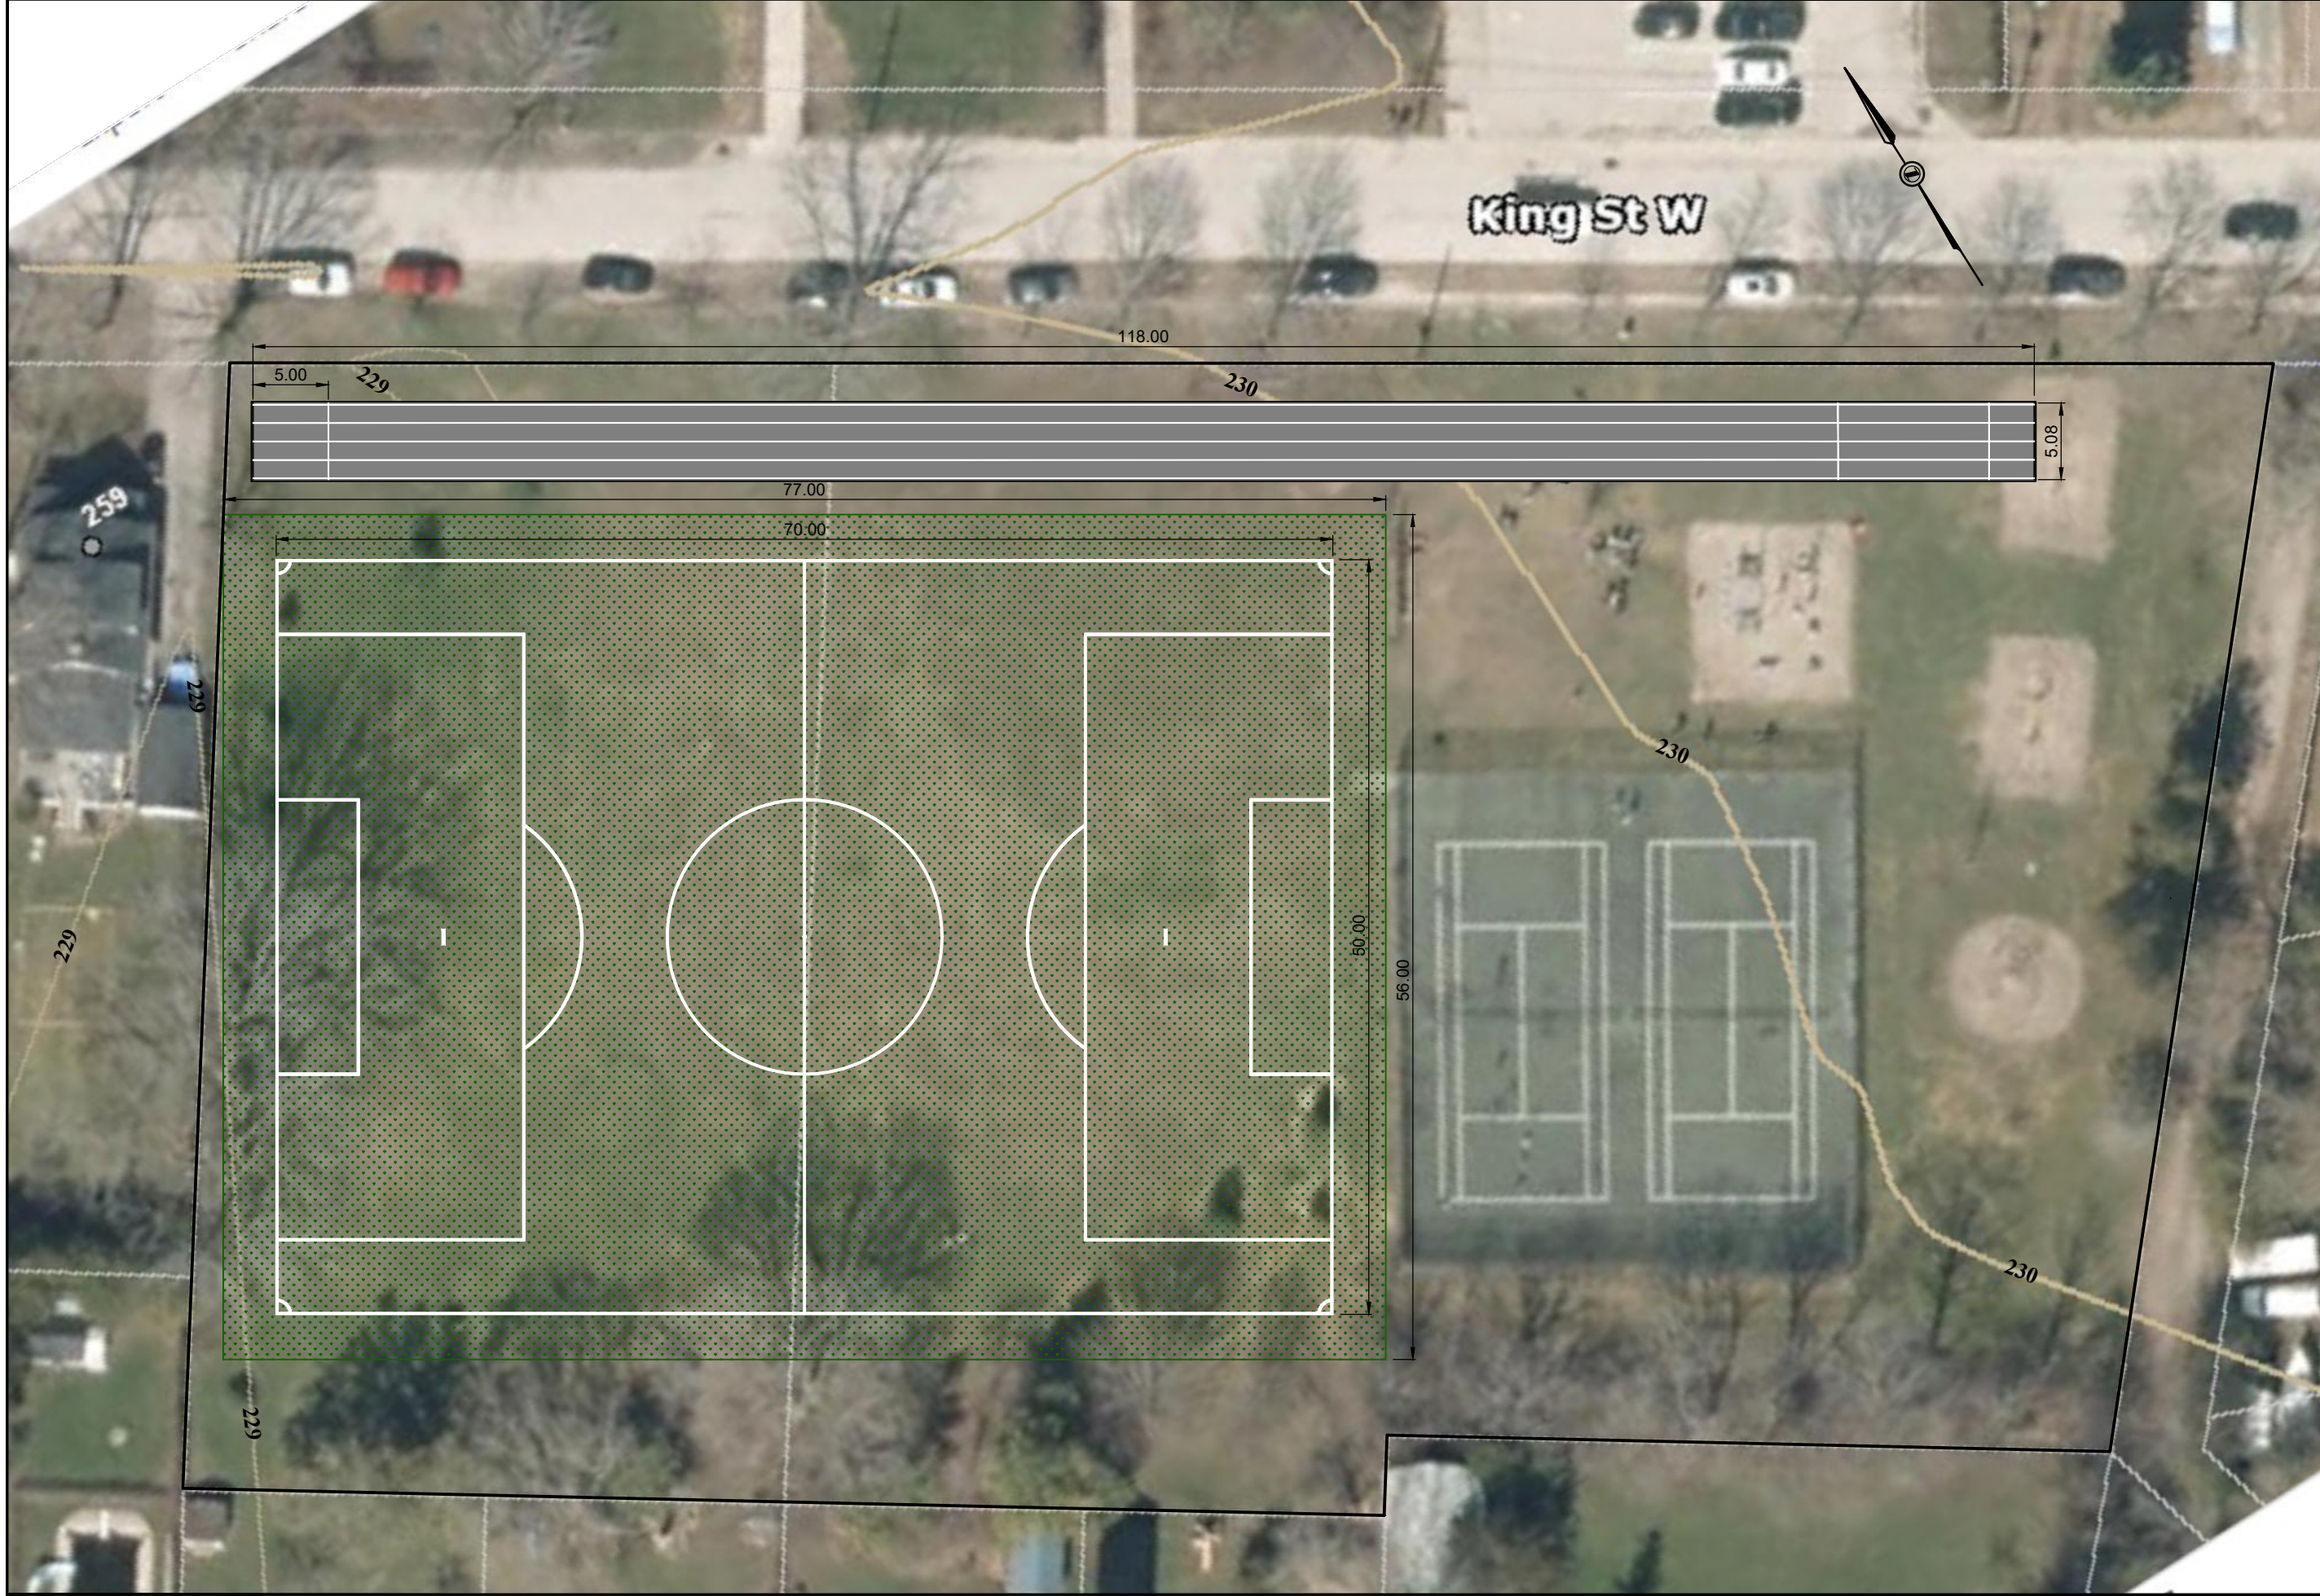

<p><b>BROCK TOWNSHIP KING STREET PARK</b>  <b>BEAVERTON, ONTARIO</b>  <b>TRACK &amp; ATHLETIC FIELD</b></p>		<p><b>RK &amp; Associates Inc.</b>          Landscape Architecture • Sport Field • Running Track Design</p>
<p><b>CONCEPT PLAN - OPTION 2</b></p>		<p>4-LANE (290m) TRACK &amp; SOCCER LAYOUT</p>
<p>DATE : MARCH 2024</p>		<p>SHEET No. CR2</p>

**BROCK TOWNSHIP KING STREET PARK**  
**BEAVERTON, ONTARIO**  
**TRACK & ATHLETIC FIELD**

**CONCEPT PLAN - OPTION 3**  
 4-LANE (200m) TRACK & SOCCER LAYOUT  
 DATE : MARCH 2024  
 SHEET No. CR3

**RK & Associates Inc.**  
 Landscape Architecture • Sport Field • Running Track Design

CONCEPT PLAN - OPTION 4  
 SOCCER LAYOUT AND 4-LANE 118m TRACK  
 DATE : MARCH 2024  
 SHEET No. CR4

BROCK TOWNSHIP KING STREET PARK  
 BEAVERTON, ONTARIO  
**TRACK & ATHLETIC FIELD**

**BROCK TOWNSHIP KING STREET PARK  
BEAVERTON, ONTARIO  
TRACK & ATHLETIC FIELD**

CONCEPT PLAN - OPTION 5

SOCCER LAYOUT & 3-LANE WALKING TRACK

DATE : MARCH 2024

SHEET No. CR5